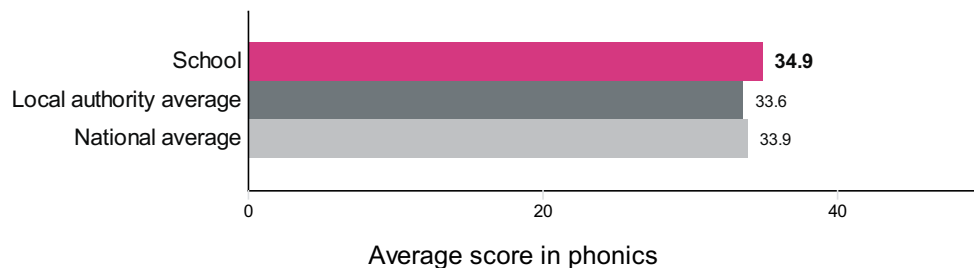

Phonics average score

Number of pupils = 59