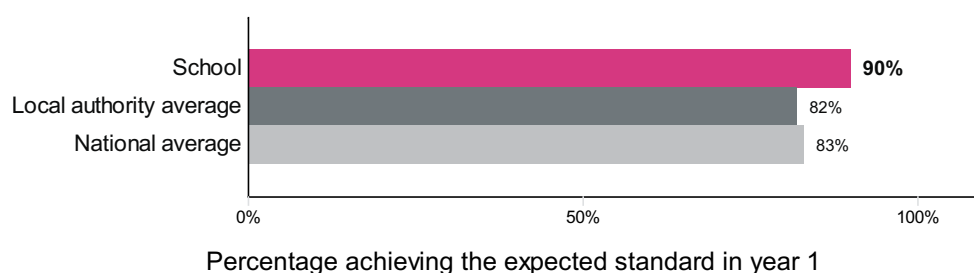

This is the ASP default view

Langley Park Primary Academy (URN: 142188)

Phonics screening check

This is provisional data for 2017/18. CLA data is not currently available, therefore we are not currently publishing breakdowns of data such as disadvantaged which appeared previously. This information will be included in a later release.

Percentage achieving the expected standard in phonics

Number of pupils = 59